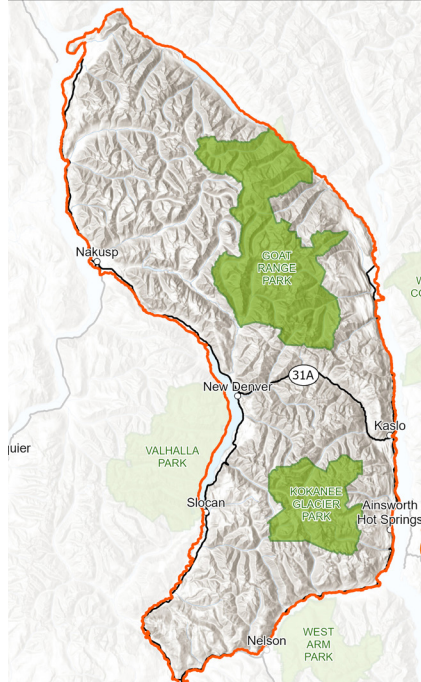

ʔamakʔis ʔačpu

**Ktunaxa-Led Initiative
for Ktunaxa Participants**

POP UP Ktunaxa FOCUS UP Groups

Please tell us about the area between ʔamakʔis ʔačpu and ʔamakʔis Mičqaqas (the area around the Highway 31A corridor) and contribute to the long-term vision for this place. Honoraria provided. Meet with Chad Luke, Ktunaxa Steward, Nikki Heim, Biologist / Researcher and Caitlin Phillips, Regulatory Engagement Co-ordinator. Please book your time.

OPTIONS

October 17, 2022
All Day

in Creston (TBD)

Individual Interviews

1 to 2 hours in length

(You can Zoom in, too)

Exact location, TBA.

October 18, 2022